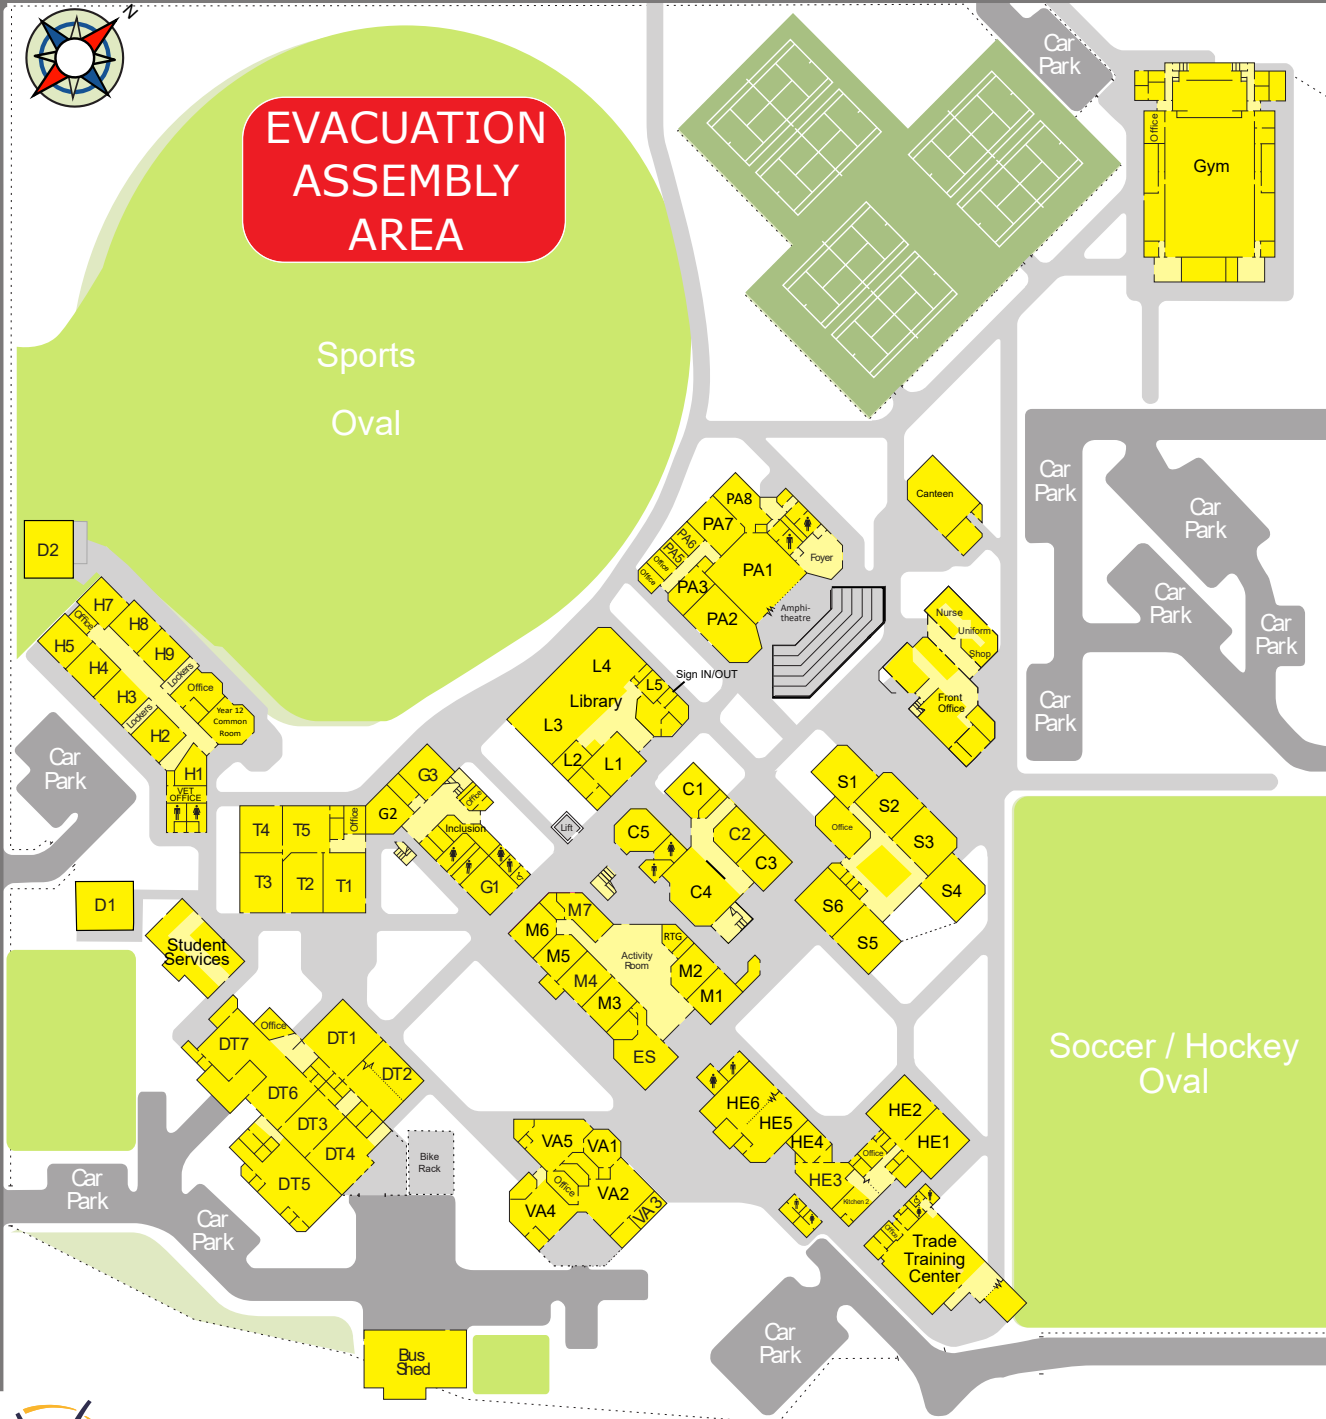

EVACUATION ASSEMBLY AREA

Sports Oval

Soccer / Hockey Oval

ABERNETHY ROAD

FISHER STREET

106 Fisher Street
Belmont WA 6104
T:9479 2200
F:9479 1996
www.belmontcc.wa.edu.au
belmontcc@belmontcc.wa.edu.au